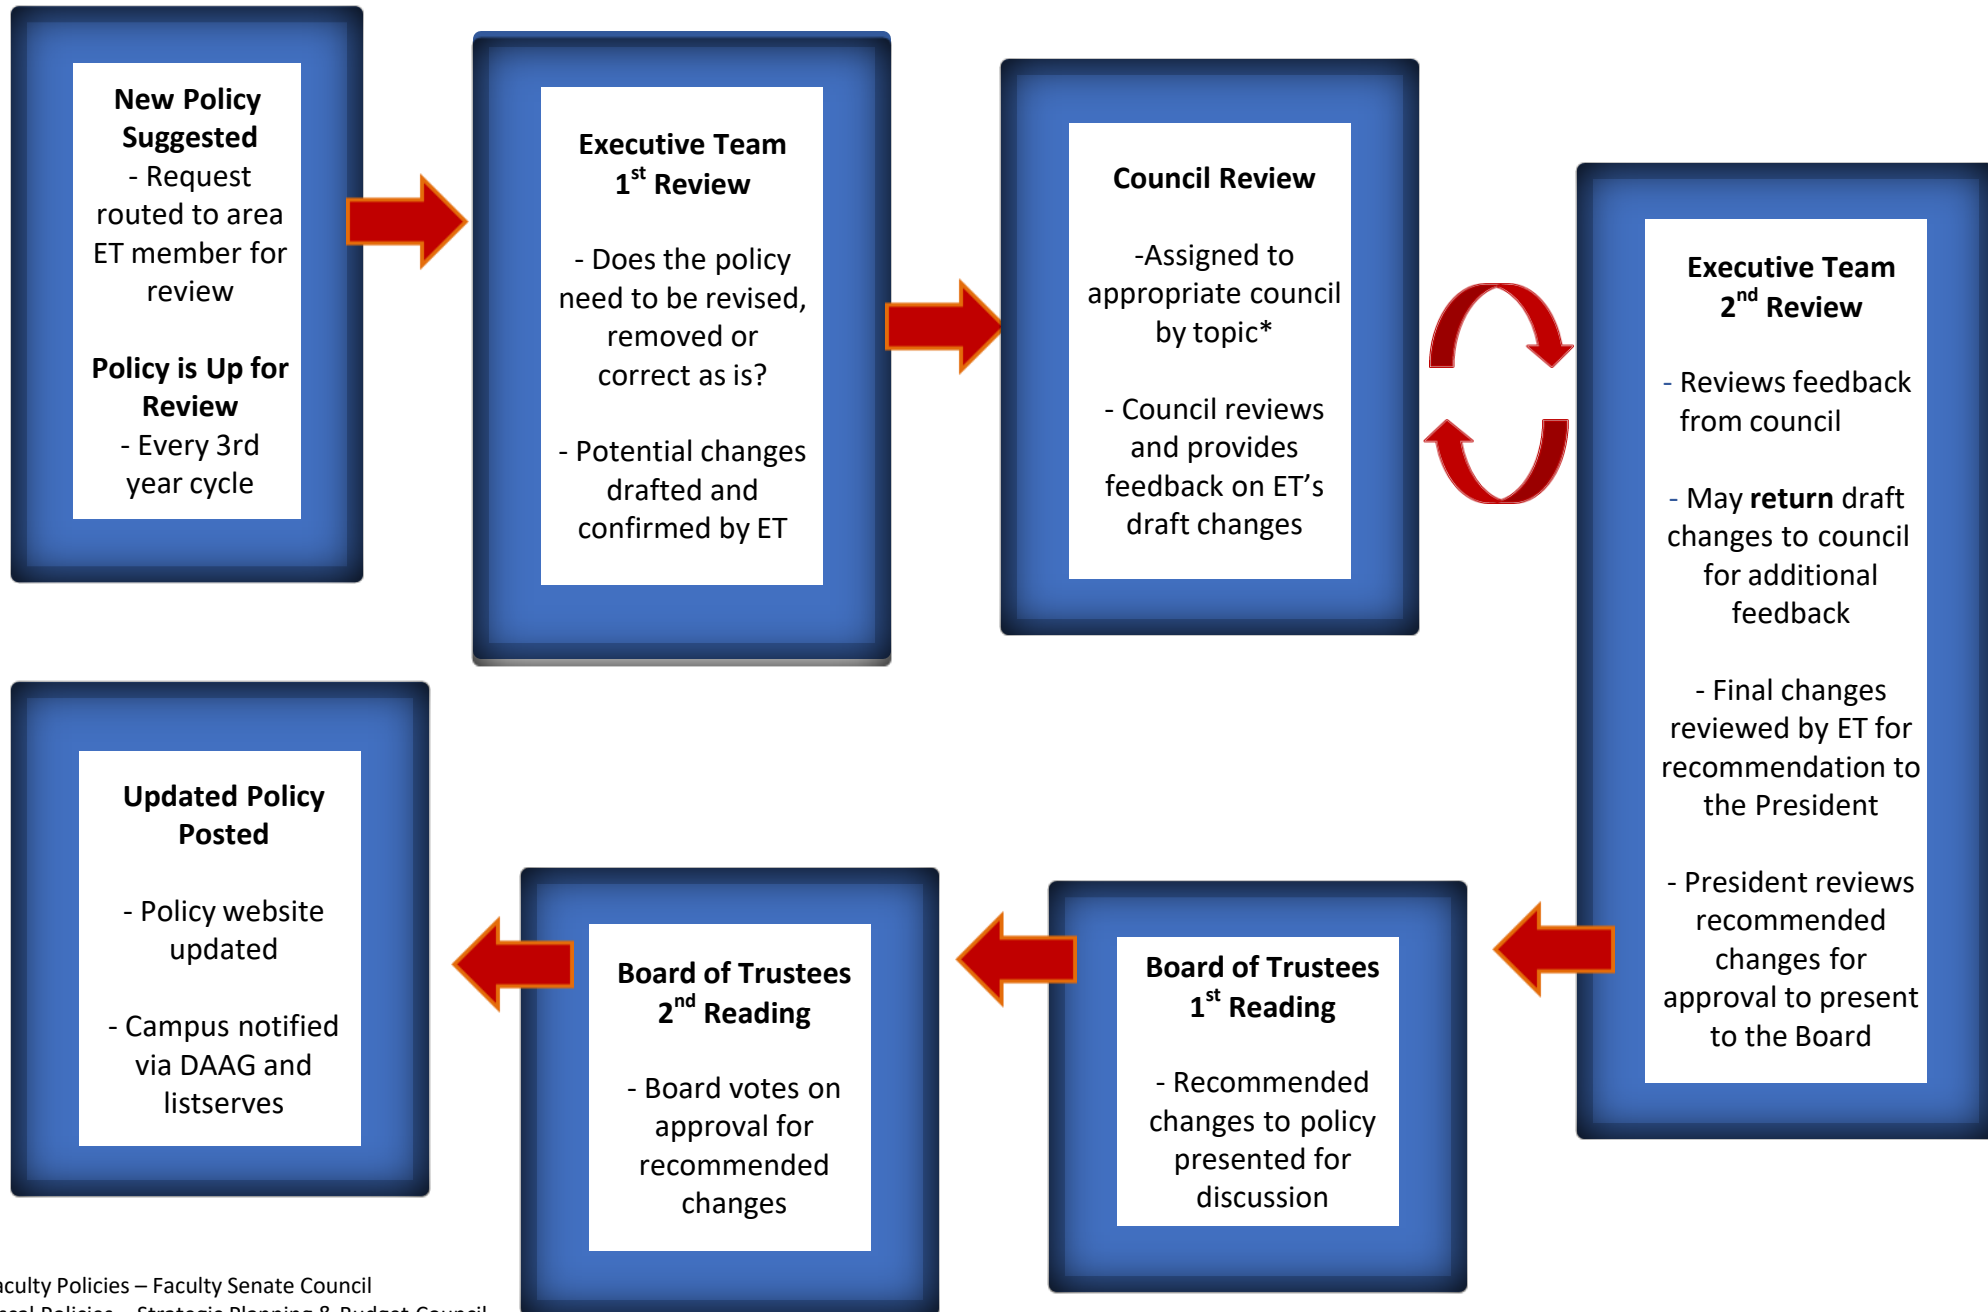

Shoreline Community College – Policy Review Process

*
Faculty Policies – Faculty Senate Council
Fiscal Policies – Strategic Planning & Budget Council
Campus-Wide & Student Policies – College Council